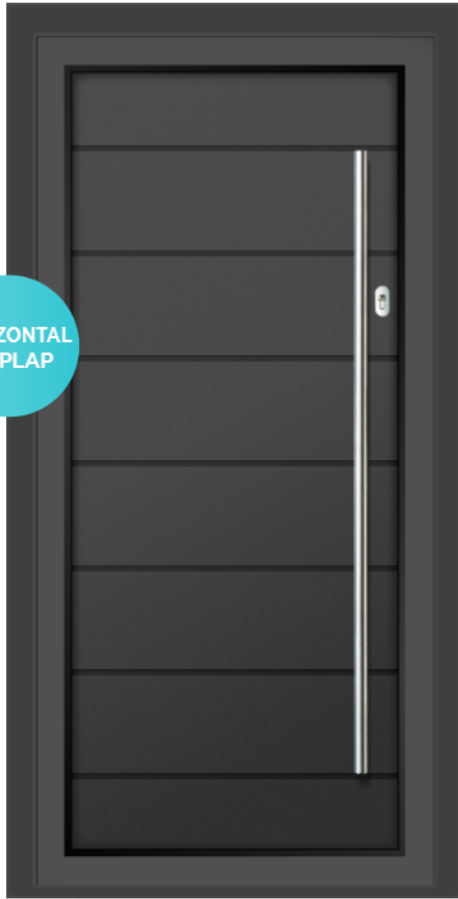

HORIZONTAL
SHIPLAP